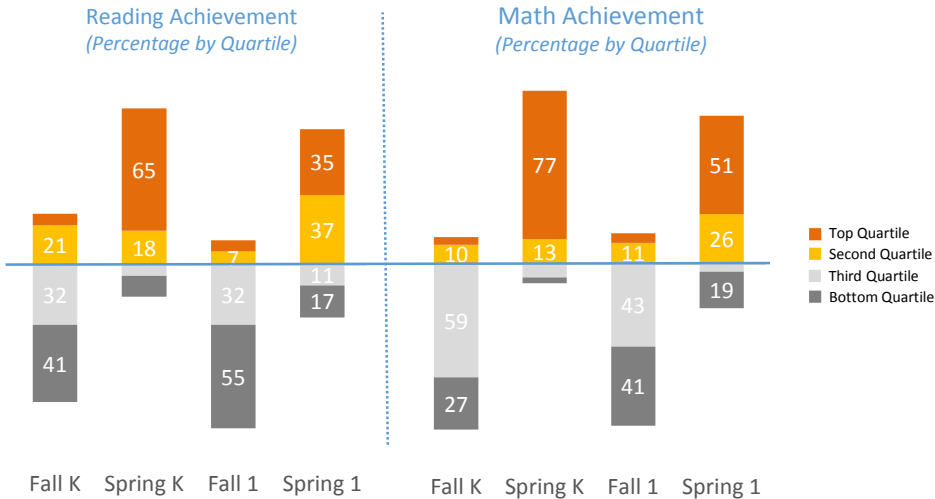

# ARE OUR STUDENTS PROGRESSING AND ACHIEVING ACADEMICALLY?

NWEA MAP Test Breakdown, 2013-14 School Year

Percent of students making 1+ years of academic progress in:

**Reading: 97%**  
**Mathematics: 100%**

Brilla College Prep began with both K and 1<sup>st</sup> grade in our founding year. Fall results reflect the levels at which scholars entered Brilla.